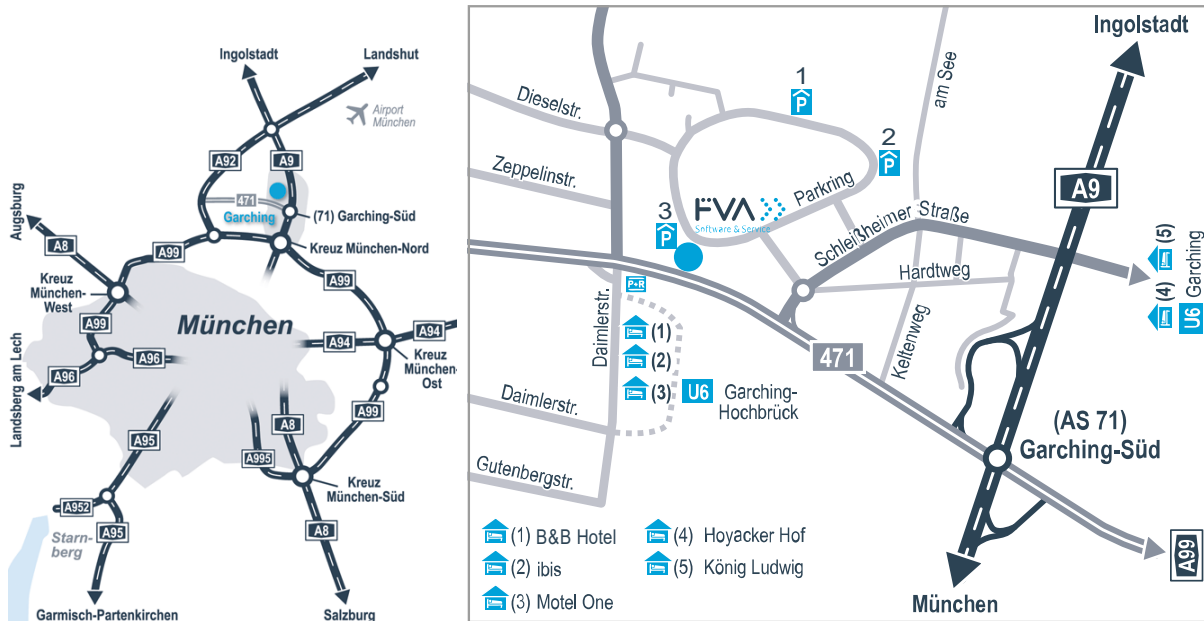

Directions

FVA GmbH

Business Campus Munich, Garching-Hochbrück
Parking 49, 85748 Garching near Munich

Parking in Garching-Hochbrück

P+R Park and Ride GmbH
Daimlerstrasse
85748 Garching
Approx. 10 min. walk to FVA GmbH

- **From the north**

Follow the A9 toward Garching bei München. Take exit 70 Garching-Nord toward Garching-Nord/Forschungszentrum/TUM. Turn right onto Schleissheimer Strasse and take the third exit at the roundabout onto Parkring.

Arriving by train

- **From Munich Central Station**

Take the U2 toward Kolombusplatz to Sendlinger Tor (1 stop) or the U5 toward Neuperlach Süd to Odeonsplatz (2 stops).

Change trains and take the U6 toward Garching, Forschungszentrum (trains run every 10 minutes, travel time ca. 22 minutes, 13 stops).

Get off at Garching-Hochbrück and take the bus toward Garching, Parkring West (2 stops). From here it is a ca. 2 minute walk to FVA GmbH.

Arriving by plane

From Munich airport

- **By taxi**

Ca. 20 minute drive, approx. €42